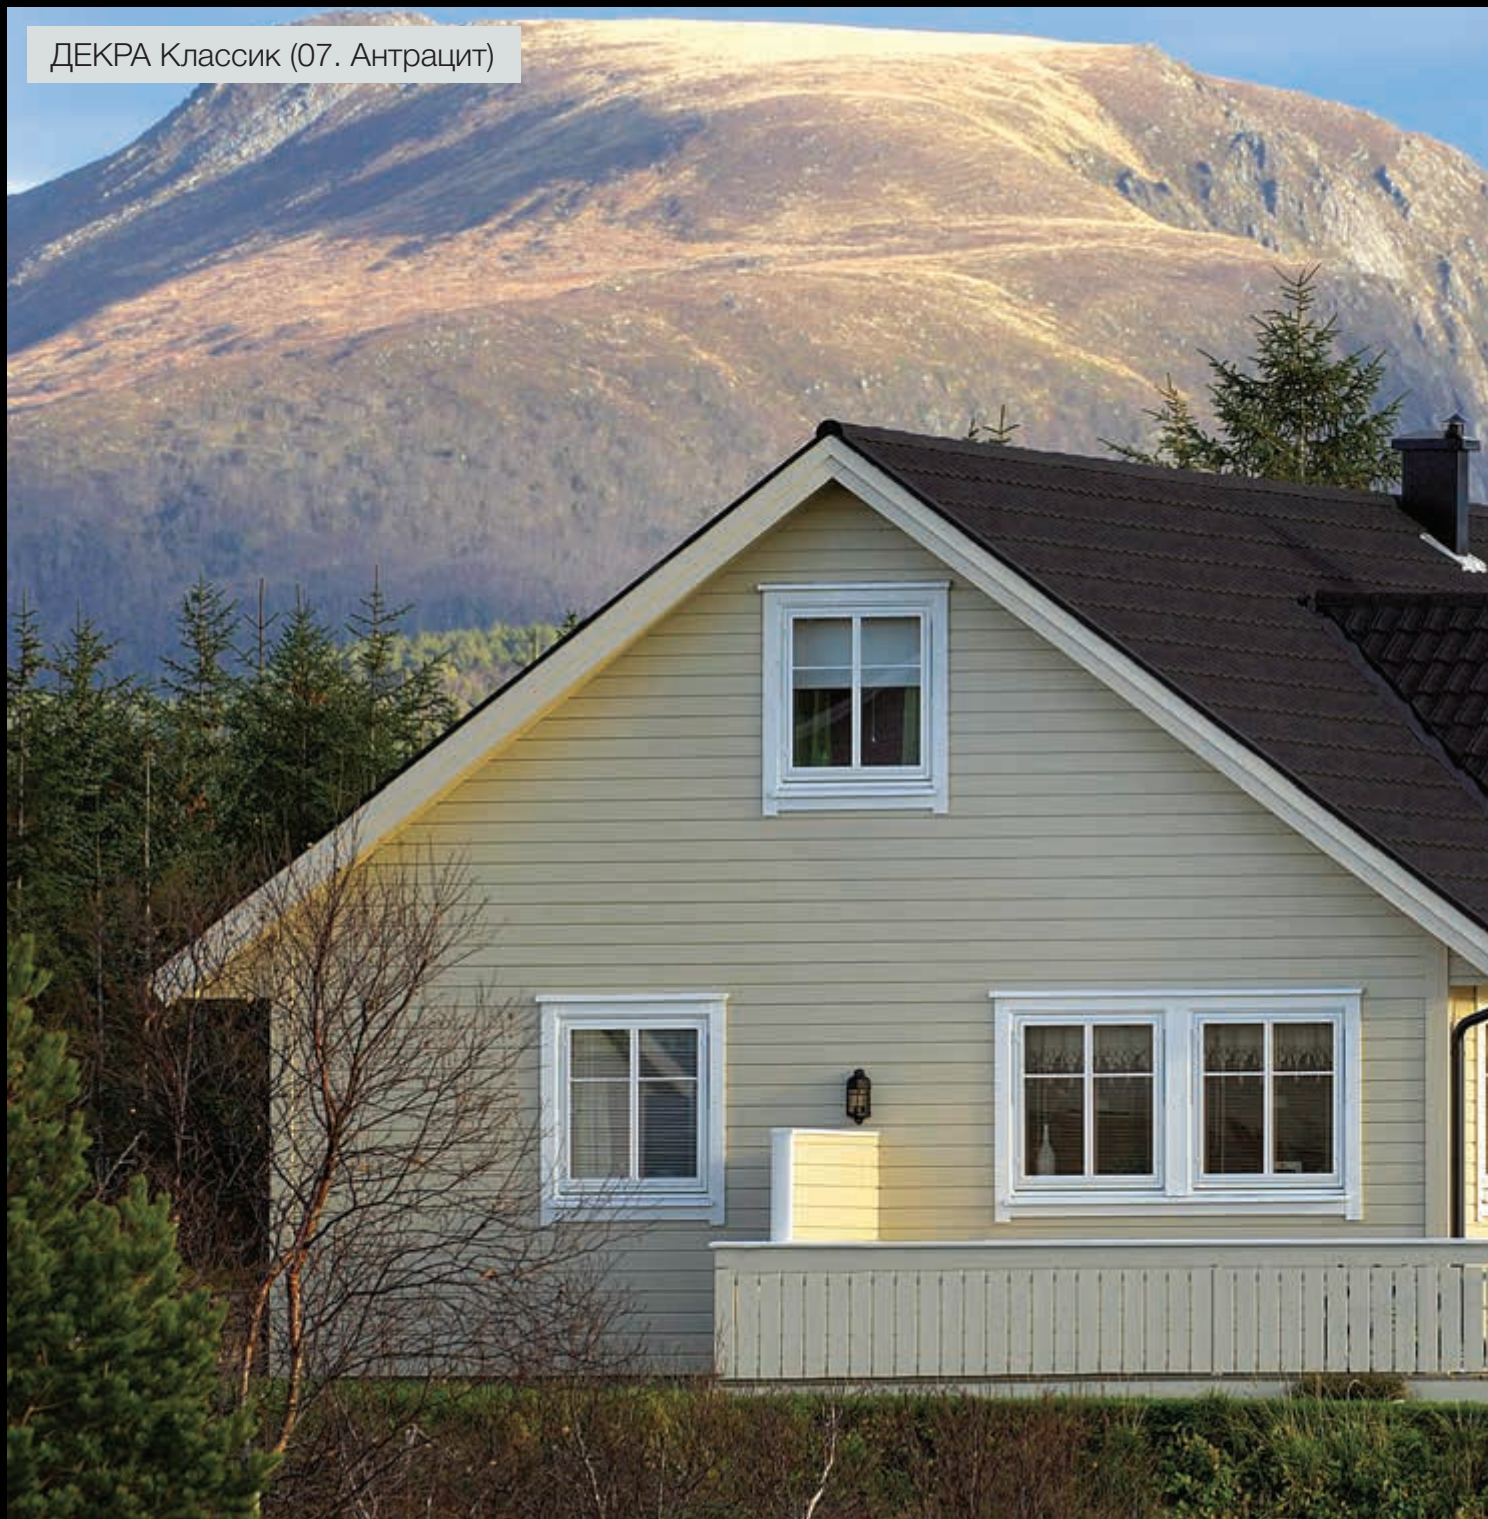

ДЕКРА Классик (07. Антрацит)