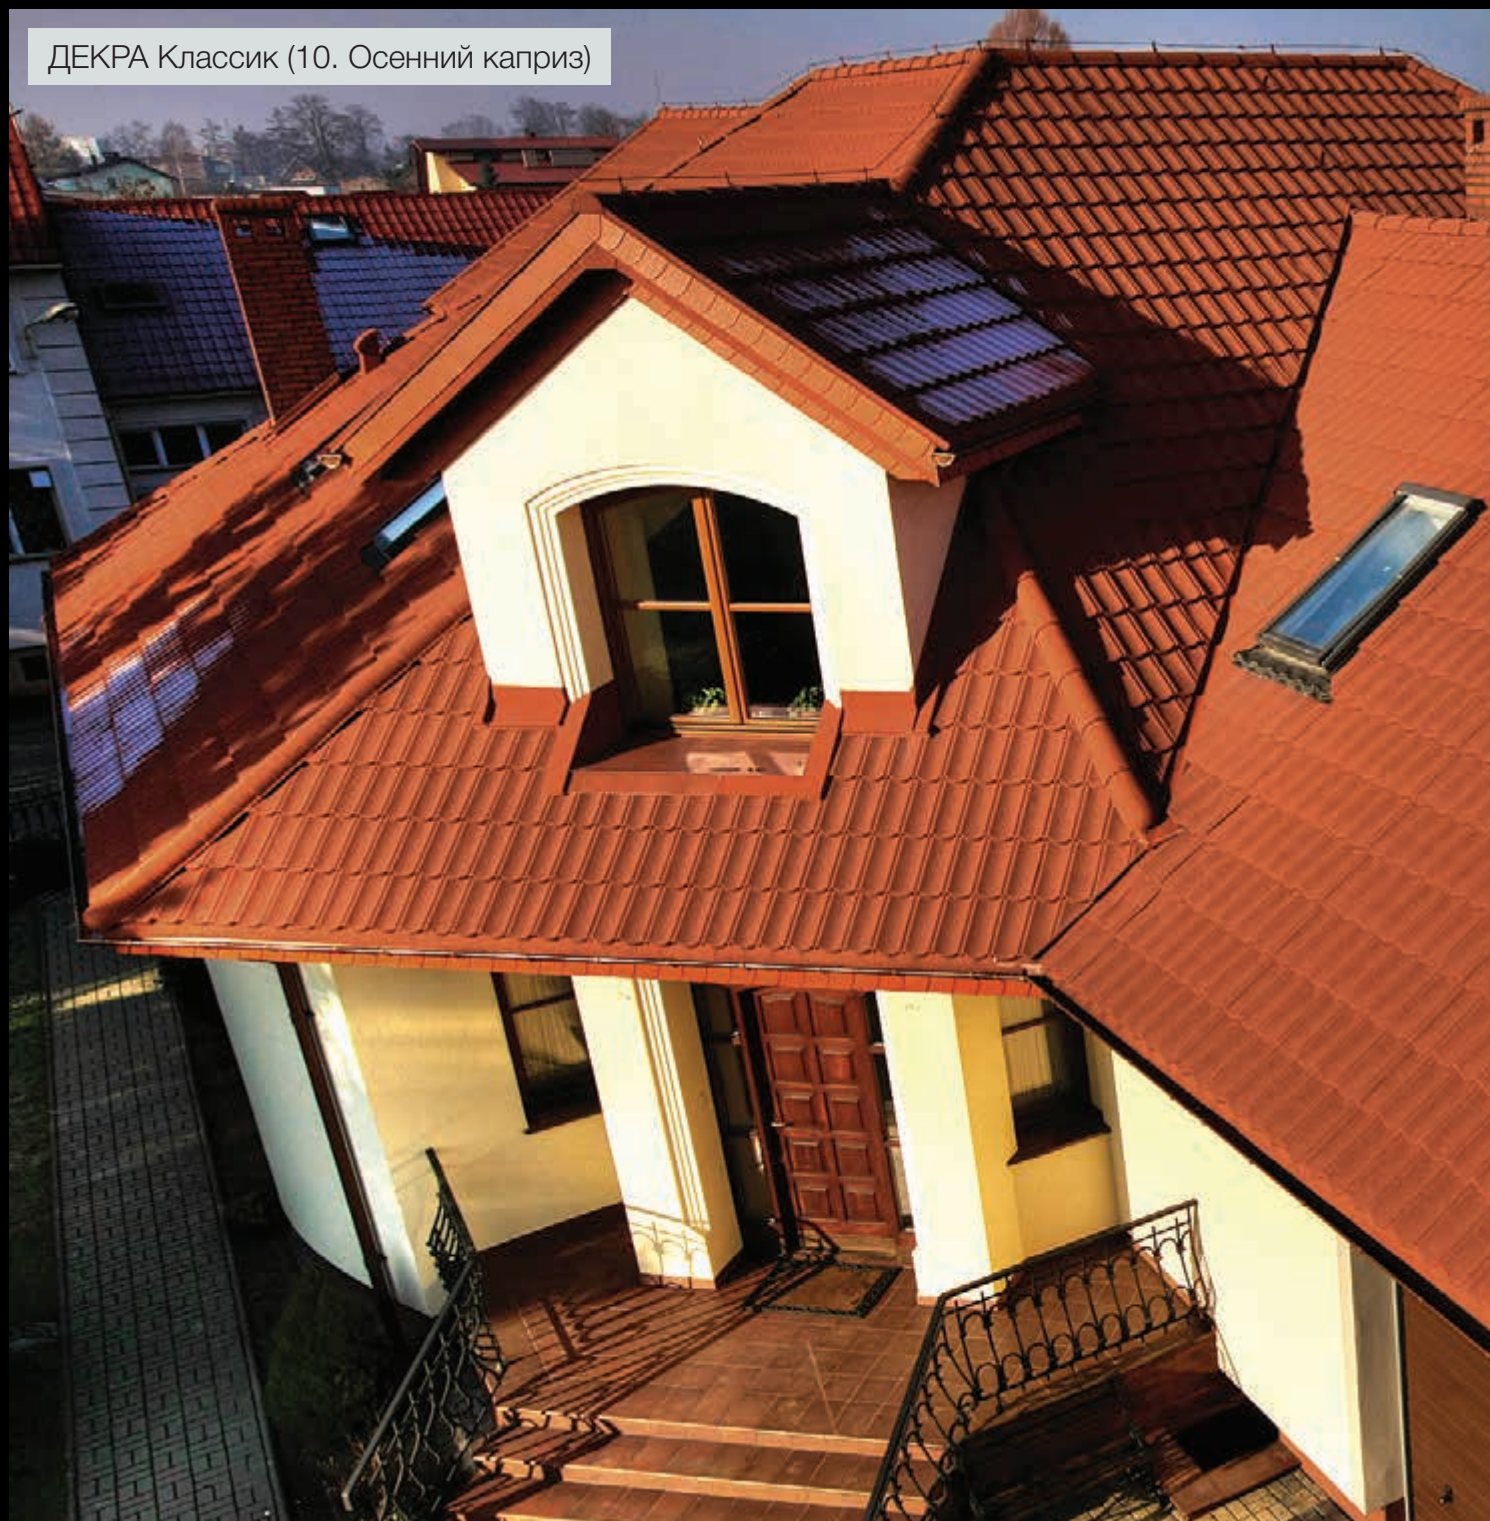

ДЕКРА Классик (10. Осенний каприз)