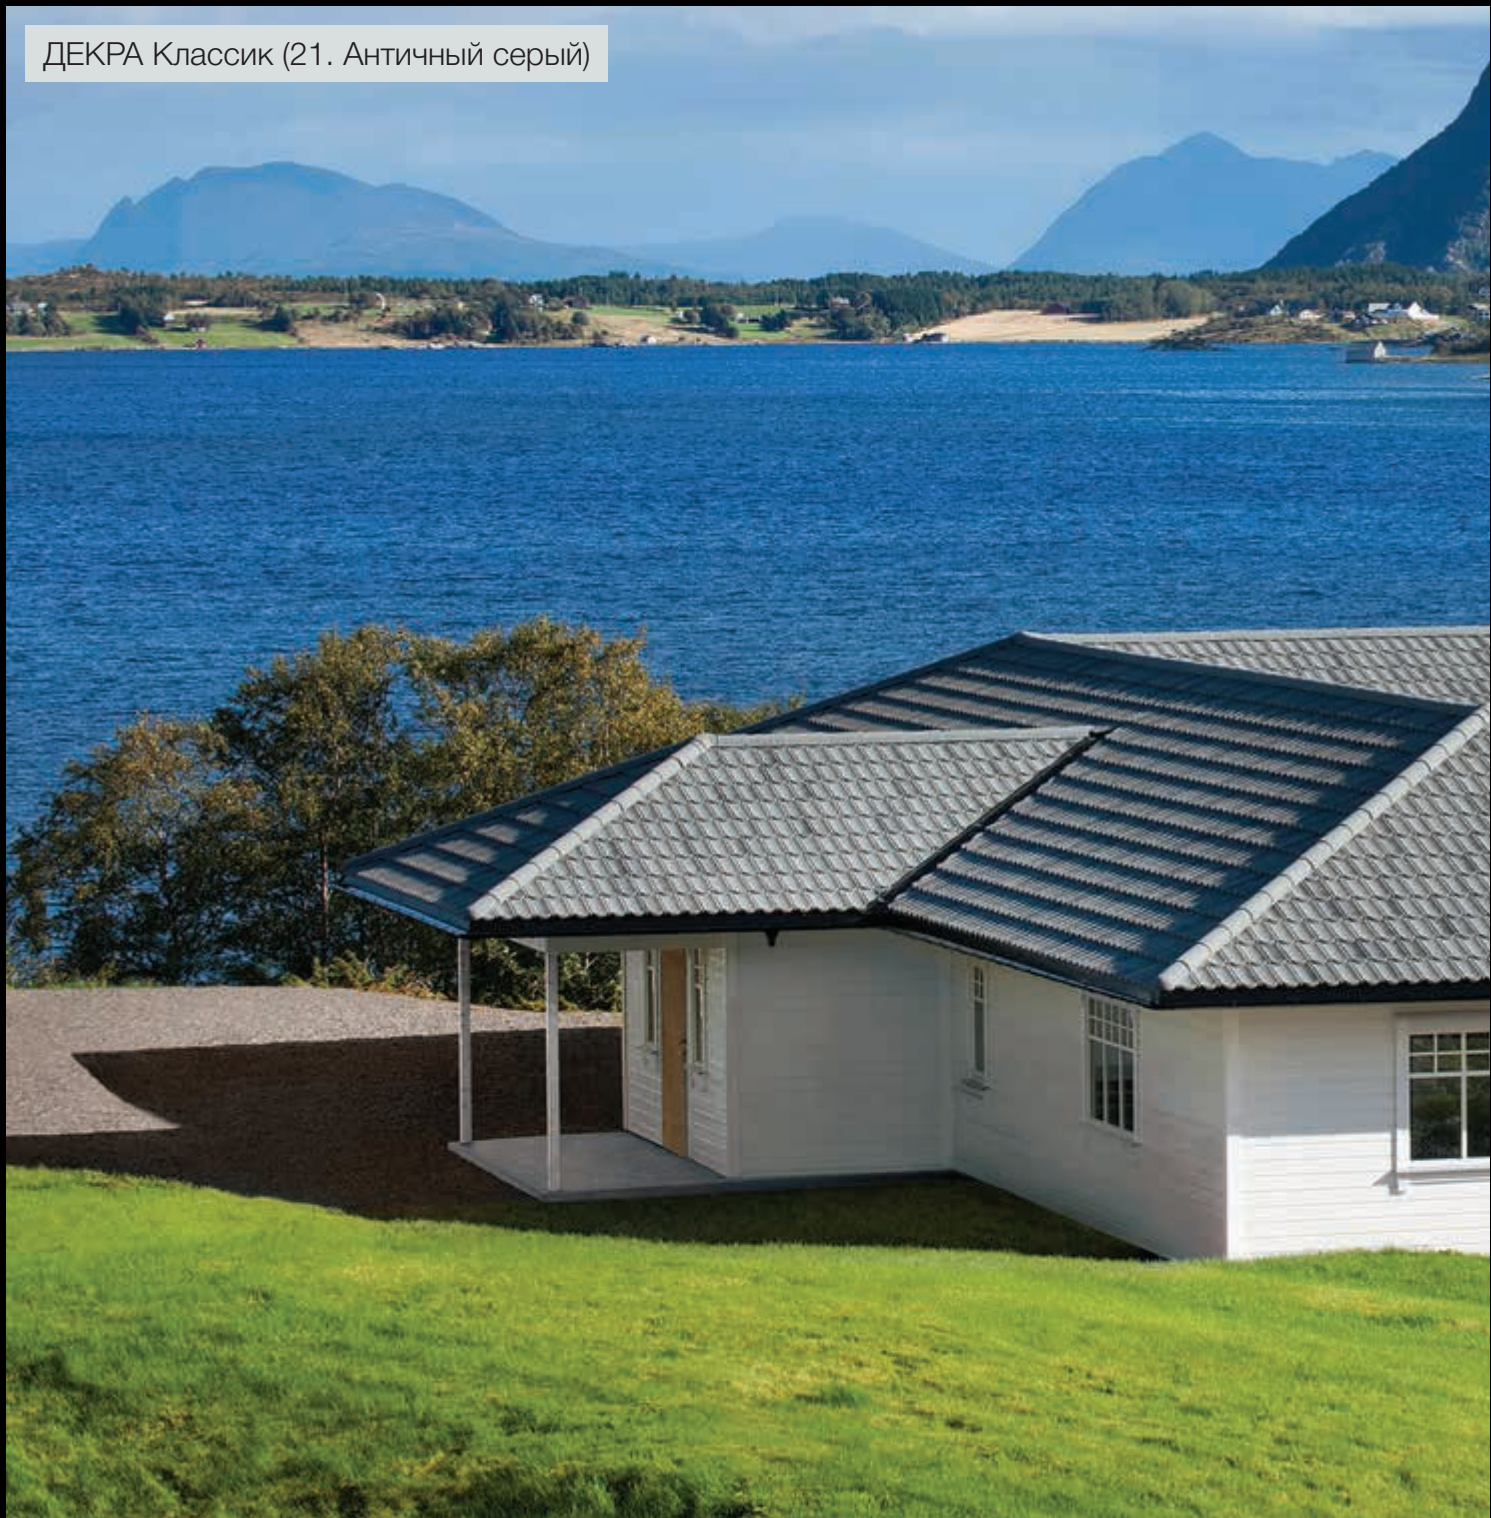

ДЕКРА Классик (21. Античный серый)