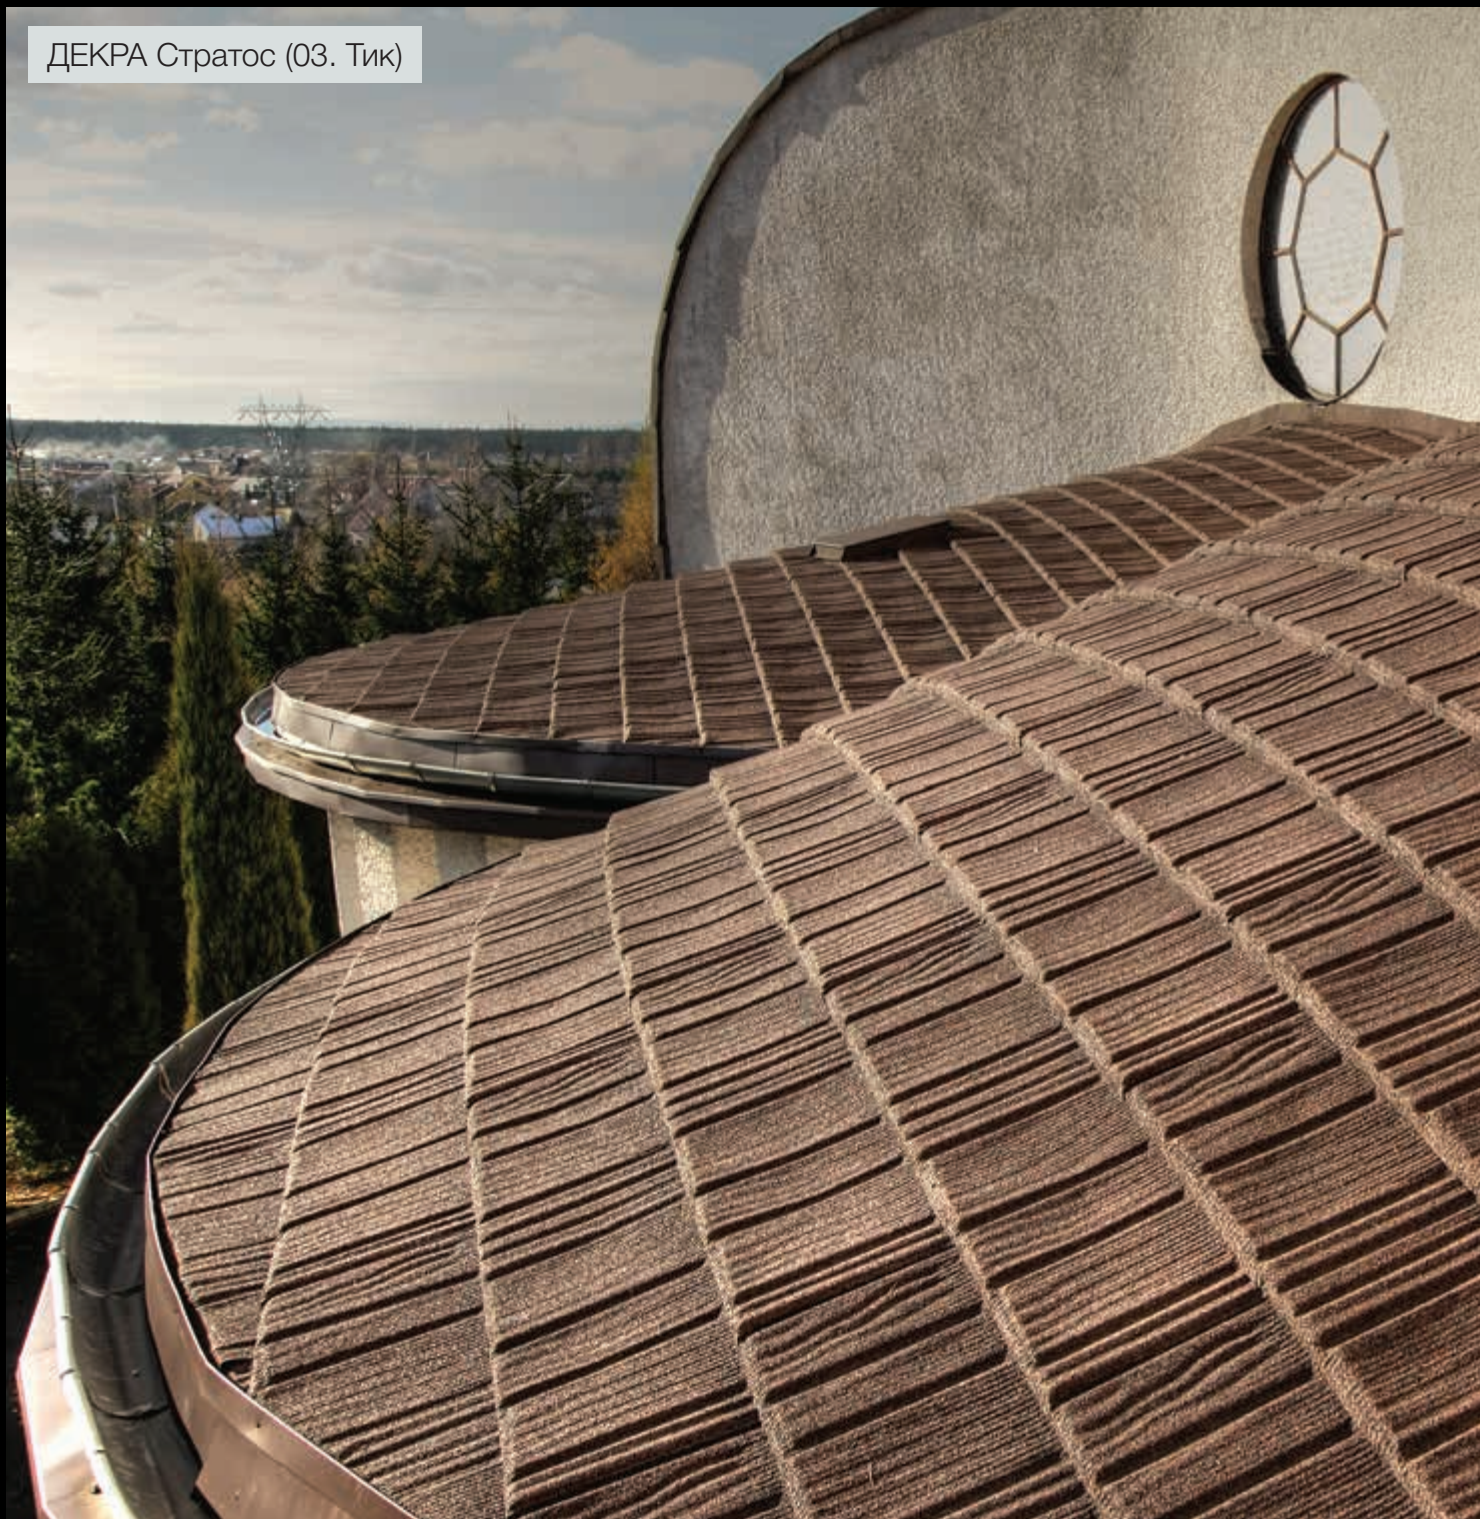

ДЕКРА Стратос (03. Тик)